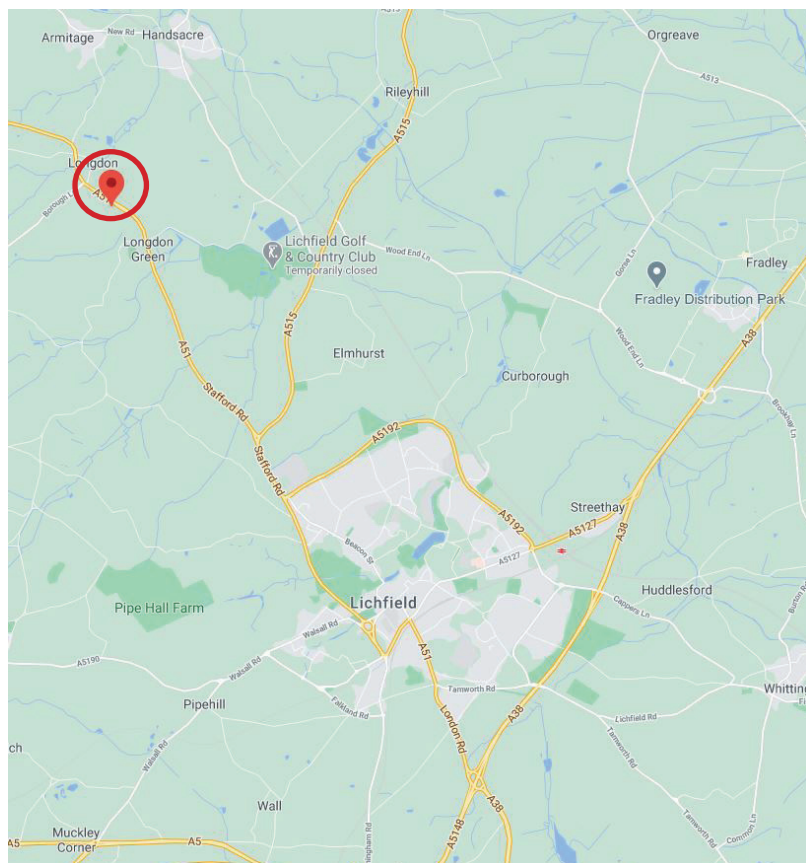

Lichfield Cathedral School: Longdon Campus

Lichfield Cathedral Junior School
Green Gables
Longdon Green
Staffordshire
WS15 4PT

01543 492782

Turn off the A51 onto Church Hill.

Almost immediately, turn right and drive all the way down the driveway, past Longdon Hall School, then through the large metal gates and into the car park.

Directions to Longdon campus from Lichfield campus

Exit The Close and turn right onto Beacon Street.

Follow the road all the way to the T junction with Eastern Avenue.

Turn left onto Eastern Avenue, but stay in the right hand lane, as you will be turning right at the traffic lights.

At the traffic lights, turn right and drive towards the roundabout.

At the roundabout, take the first exit - A51.

Continue on the A51 towards Rugeley until you approach Longdon Green.

You will see a left turn and a sign for Longdon Green - **IGNORE THIS**

Carry on the A51, up the hill and around the corner.

The speed limit changes from 60mph to 50mph ...

Just after this sign is a **LEFT TURN** ... take this turn.

Then, turn almost immediately **RIGHT** ...