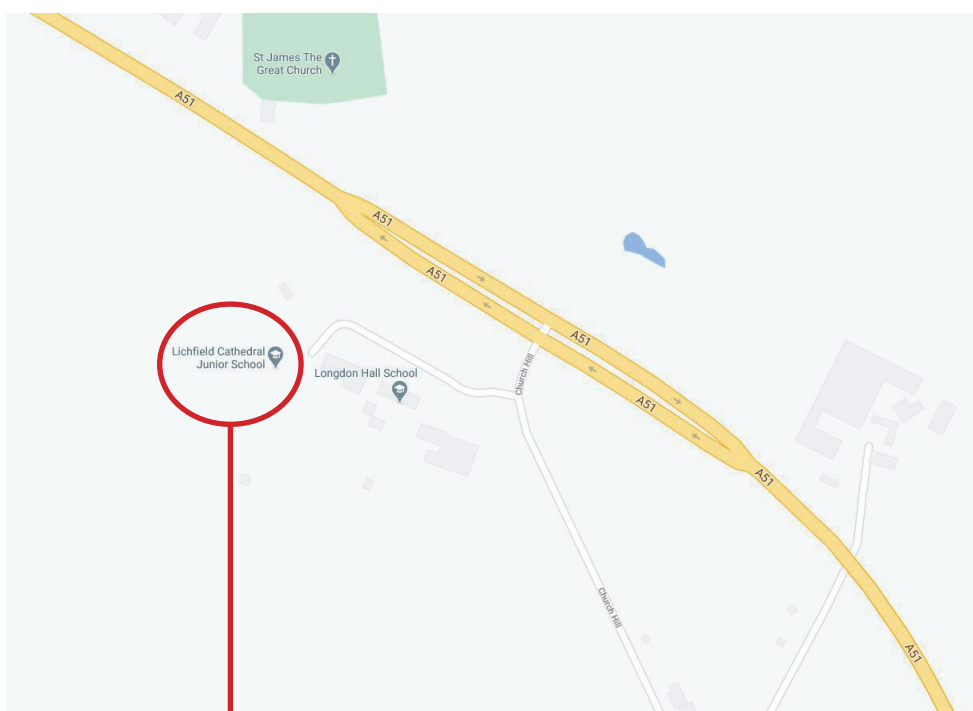

Lichfield Cathedral School: Longdon Campus

Lichfield Cathedral Junior School
Green Gables
Longdon Green
Staffordshire
WS15 4PT

01543 492782

Turn off the A51 onto Church Hill.

Almost immediately, turn right and drive all the way down the driveway, past Longdon Hall School, then through the large metal gates and into the car park.

Directions to Longdon campus from Lichfield campus

Exit The Close and turn right onto Beacon Street.

Follow the road all the way to the T junction with Eastern Avenue.

Turn left onto Eastern Avenue, but stay in the right hand lane, as you will be turning right at the traffic lights.

At the traffic lights, turn right and drive towards the roundabout.

At the roundabout, take the first exit - A51.

Continue on the A51 towards Rugeley until you approach Longdon Green.

You will see a left turn and a sign for Longdon Green - **IGNORE THIS**

Carry on the A51, up the hill and around the corner.

The speed limit changes from 60mph to 50mph ...

Just after this sign is a **LEFT TURN** ... take this turn.

Then, turn almost immediately **RIGHT** ...